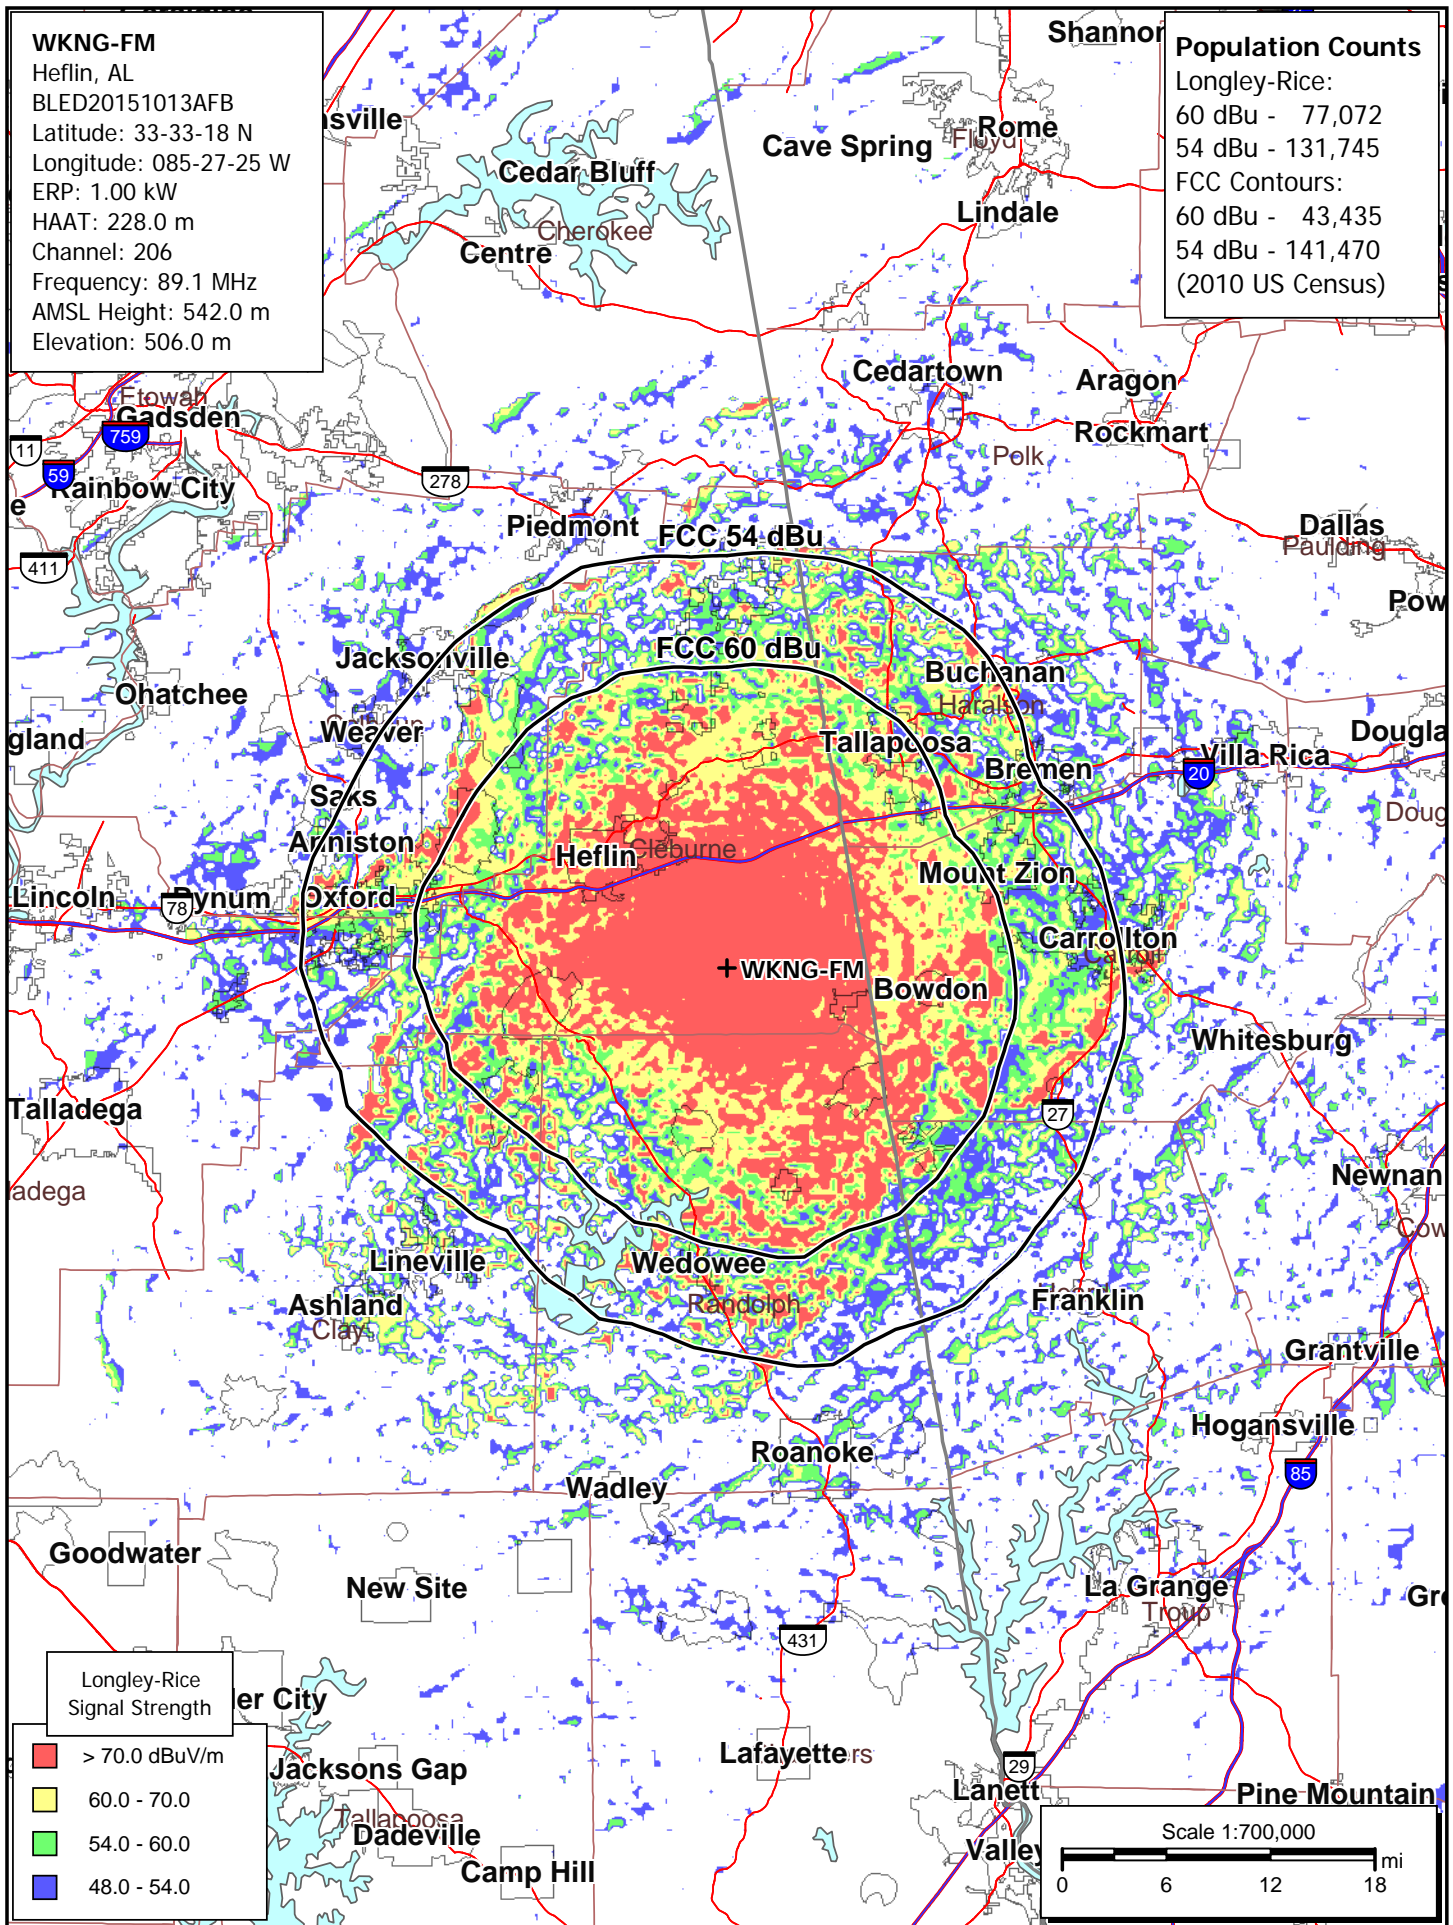

WKNG-FM
 Heflin, AL
 BLED20151013AFB
 Latitude: 33-33-18 N
 Longitude: 085-27-25 W
 ERP: 1.00 KW
 HAAT: 228.0 m
 Channel: 206
 Frequency: 89.1 MHz
 AMSL Height: 542.0 m
 Elevation: 506.0 m

Population Counts
 Longley-Rice:
 60 dBu - 77,072
 54 dBu - 131,745
 FCC Contours:
 60 dBu - 43,435
 54 dBu - 141,470
 (2010 US Census)

Longley-Rice Signal Strength
 > 70.0 dBuV/m
 60.0 - 70.0
 54.0 - 60.0
 48.0 - 54.0

Scale 1:700,000
 0 6 12 18 mi